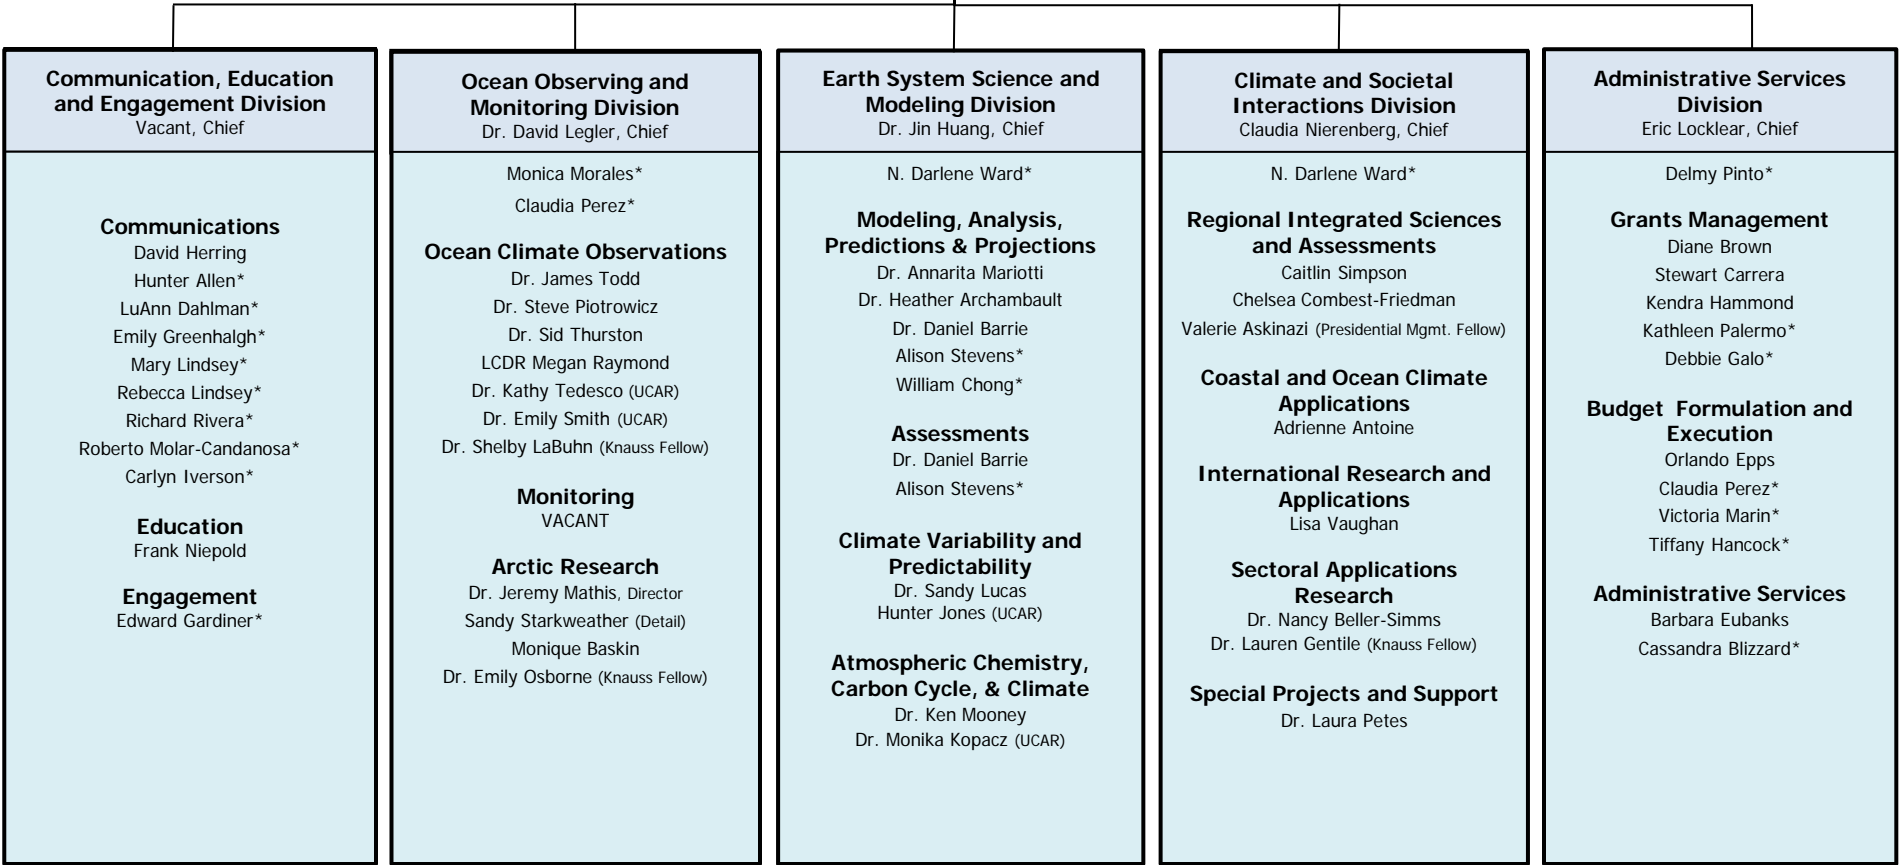

NOAA OAR Climate Program Office (CPO) Organization

*Affiliates **Pending