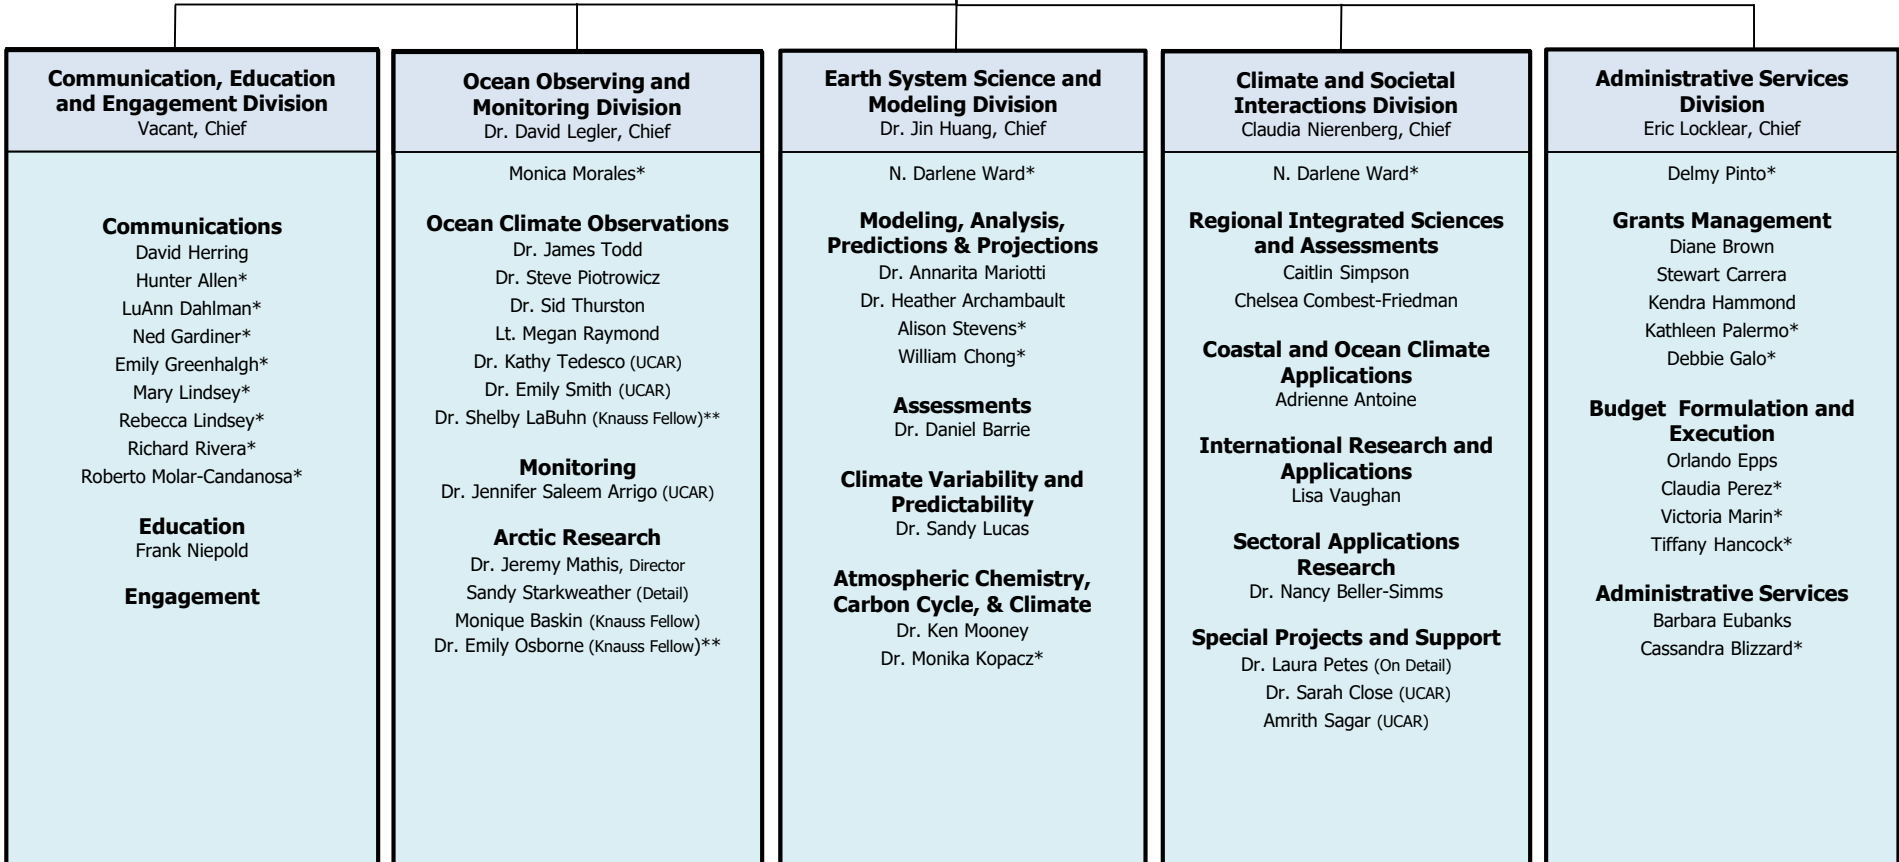

NOAA OAR Climate Program Office (CPO) Organization

*Affiliates **Pending